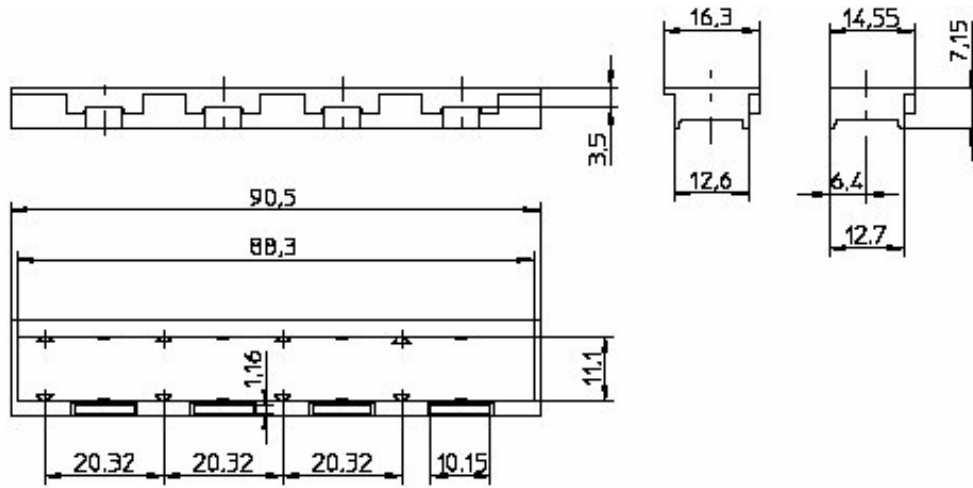

LOCKING FRAMES

LOCKING FRAMES

Locking frames for backpanel shrouds and male connectors

Ordering Code:

C-ST-006

Ordering Code:

C-ST-039

Ordering Code: