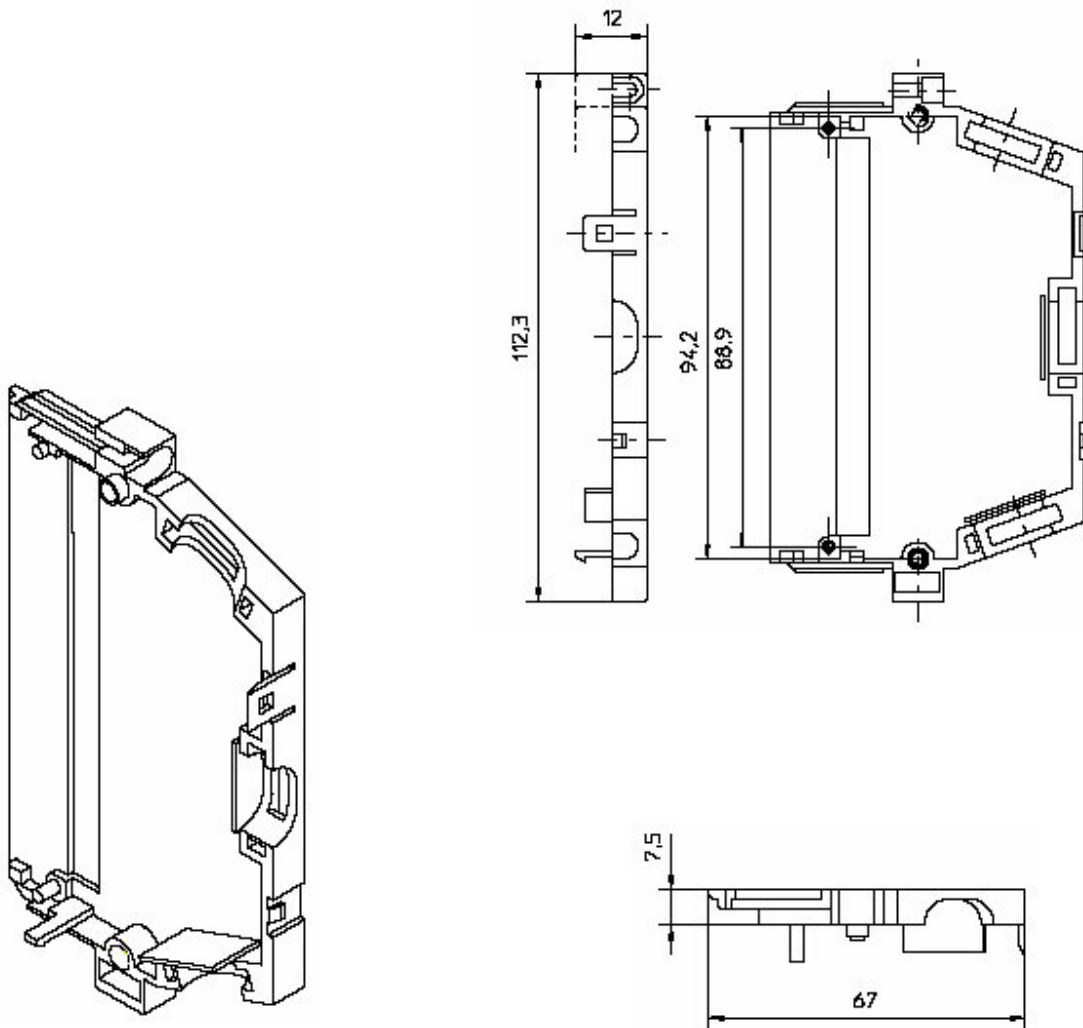

CABLE HOUSING FOR C, D AND R CONNECTORS

Ordering Code:

For the whole set: C-ST-001

Material: Polycarbonate

Colour: Grey