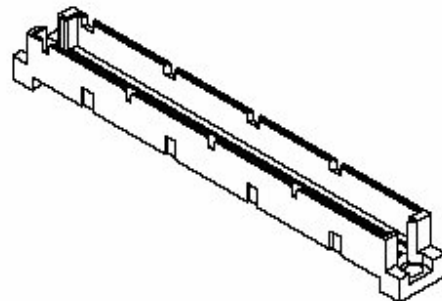

CONNECTOR HOUSING SYSTEM

C-ST-003

GUIDE PARTS FOR CABLE HOUSING C-ST-001

Ordering Code: C-ST-003
 Material: Polycarbonate
 Colour: Black

CONNECTOR HOUSING SYSTEM

C-ST-021

SHROUD

Ordering Code: C-ST-021
 Material: Glass fibre filled polyester
 Flammability: UL 94 V-O
 Colour: Grey