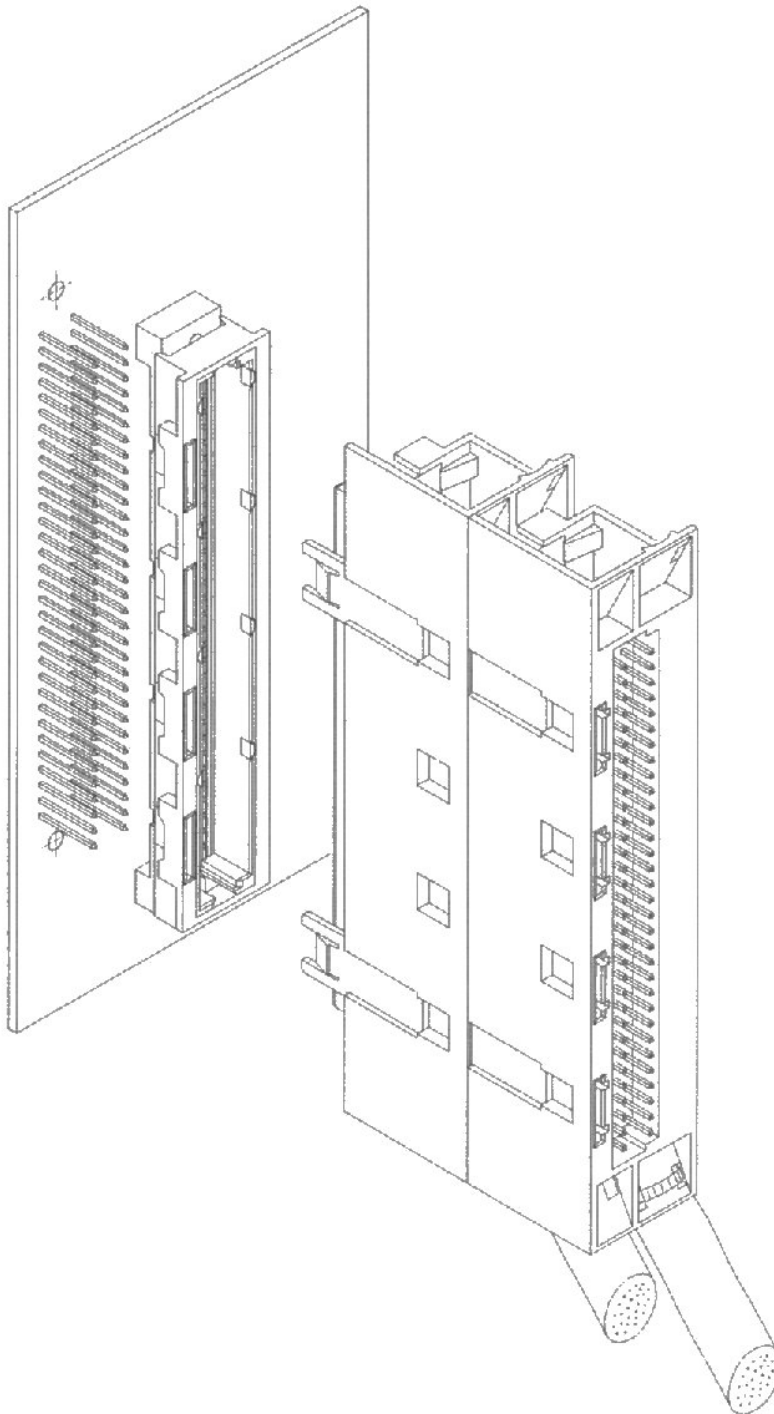

C-ST-008

Material: Glass fibre filled polyester

Flammability: UL 94 V-O

Colour: Grey

HOUSING FOR C/4 CONNECTOR

C-ST-005

C-ST-009

C-ST-040

C-ST-041

HOUSING FOR C/4 FEMALE CONNECTORS

Ordering Code: White

C-ST-005

C-ST-009

C-ST-040

C-ST-041

Material: Polyamide

Flammability: UL 94 V-O

STACKABLE HOUSING FOR C CONNECTOR

C-ST-026

STACKABLE HOUSING FOR C FEMALE CONNECTOR

Ordering Code: C-ST-026
 Material: PA
 Flammability: UL 94 V-O
 Colour: Black

CONNECTOR HOUSING SYSTEM