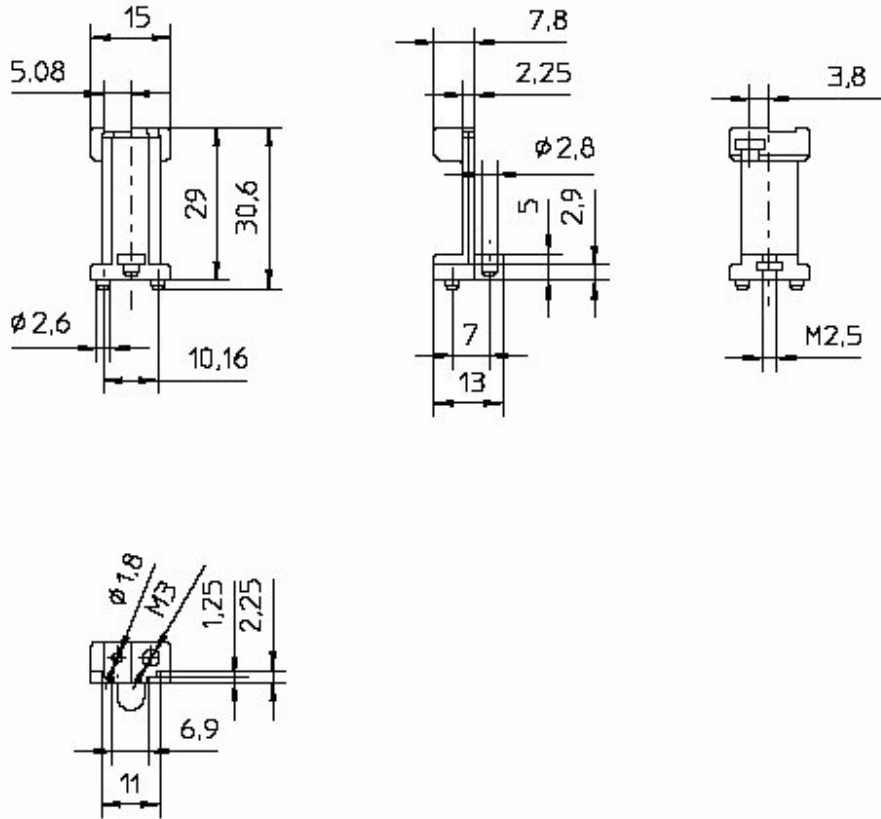

CONNECTOR HOUSING SYSTEM

C-ST-003

GUIDE PARTS FOR CABLE HOUSING C-ST-001

Ordering Code: C-ST-003
 Material: Polycarbonate
 Colour: Black

CONNECTOR HOUSING SYSTEM

C-ST-021

SHROUD

Ordering Code: C-ST-021
 Material: Glass fibre filled polyester
 Flammability: UL 94 V-O
 Colour: Grey