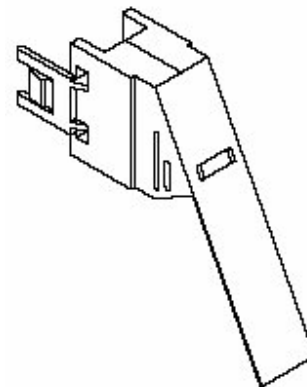

LOCKING FRAMES

LOCKING FRAMES

Locking frames for backpanel shrouds and male connectors

Ordering Code:

C-ST-006

Ordering Code:

C-ST-039

Ordering Code:

C-ST-008

Material: Glass fibre filled polyester

Flammability: UL 94 V-O

Colour: Grey

HOUSING FOR C/4 CONNECTOR

C-ST-005

C-ST-009

C-ST-040