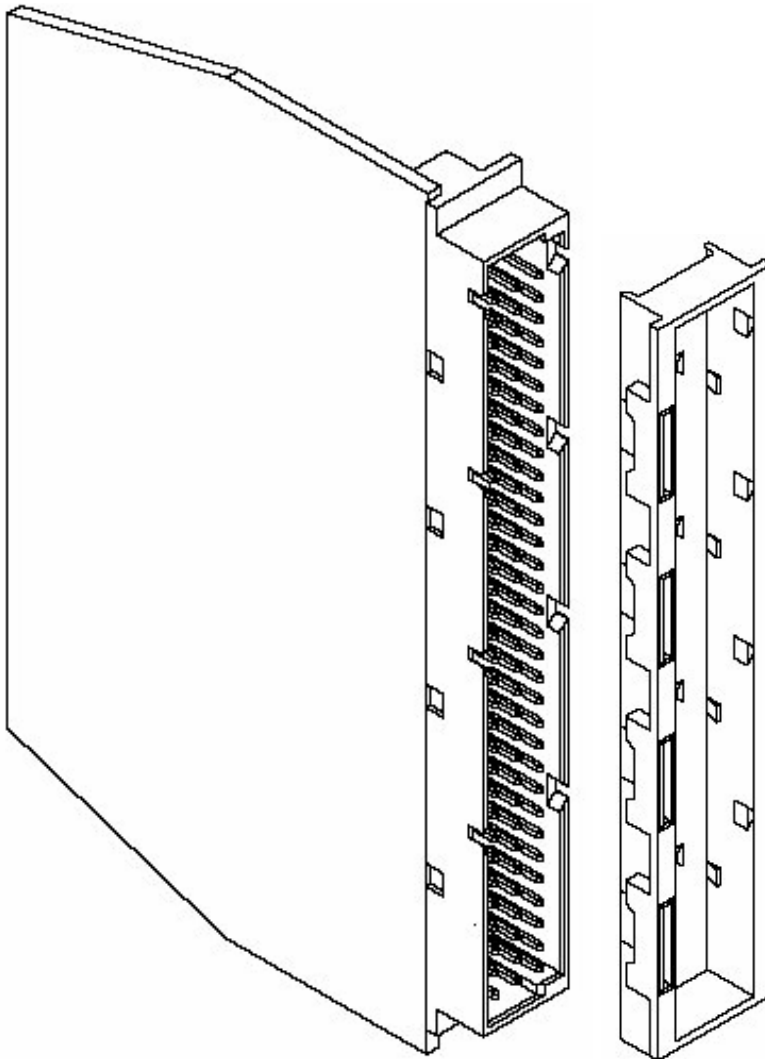

C-ST-008

Material: Glass fibre filled polyester

Flammability: UL 94 V-O

Colour: Grey

HOUSING FOR C/4 CONNECTOR

C-ST-005

C-ST-009

C-ST-040

C-ST-041

HOUSING FOR C/4 FEMALE CONNECTORS

Ordering Code: White

C-ST-005

C-ST-009

C-ST-040

C-ST-041

Material: Polyamide

Flammability: UL 94 V-O

STACKABLE HOUSING FOR C CONNECTOR

C-ST-026

STACKABLE HOUSING FOR C FEMALE CONNECTOR

Ordering Code: C-ST-026
 Material: PA
 Flammability: UL 94 V-O
 Colour: Black

CONNECTOR HOUSING SYSTEM