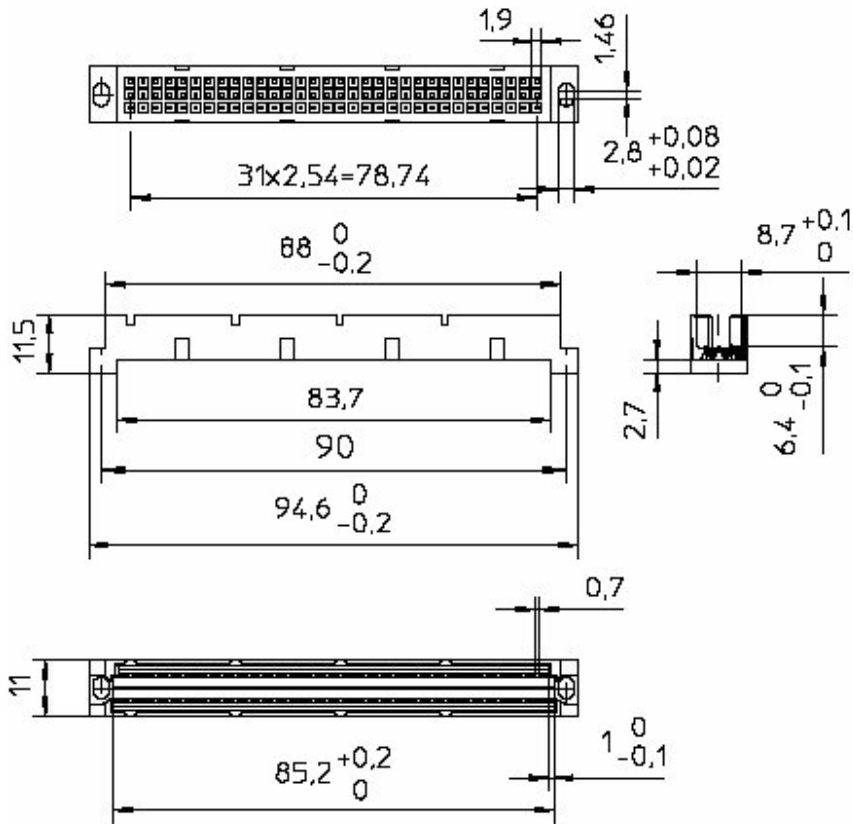

CONNECTOR HOUSING SYSTEM

C-ST-003

GUIDE PARTS FOR CABLE HOUSING C-ST-001

Ordering Code: C-ST-003
 Material: Polycarbonate
 Colour: Black

CONNECTOR HOUSING SYSTEM

C-ST-021

SHROUD

Ordering Code: C-ST-021
 Material: Glass fibre filled polyester
 Flammability: UL 94 V-O
 Colour: Grey