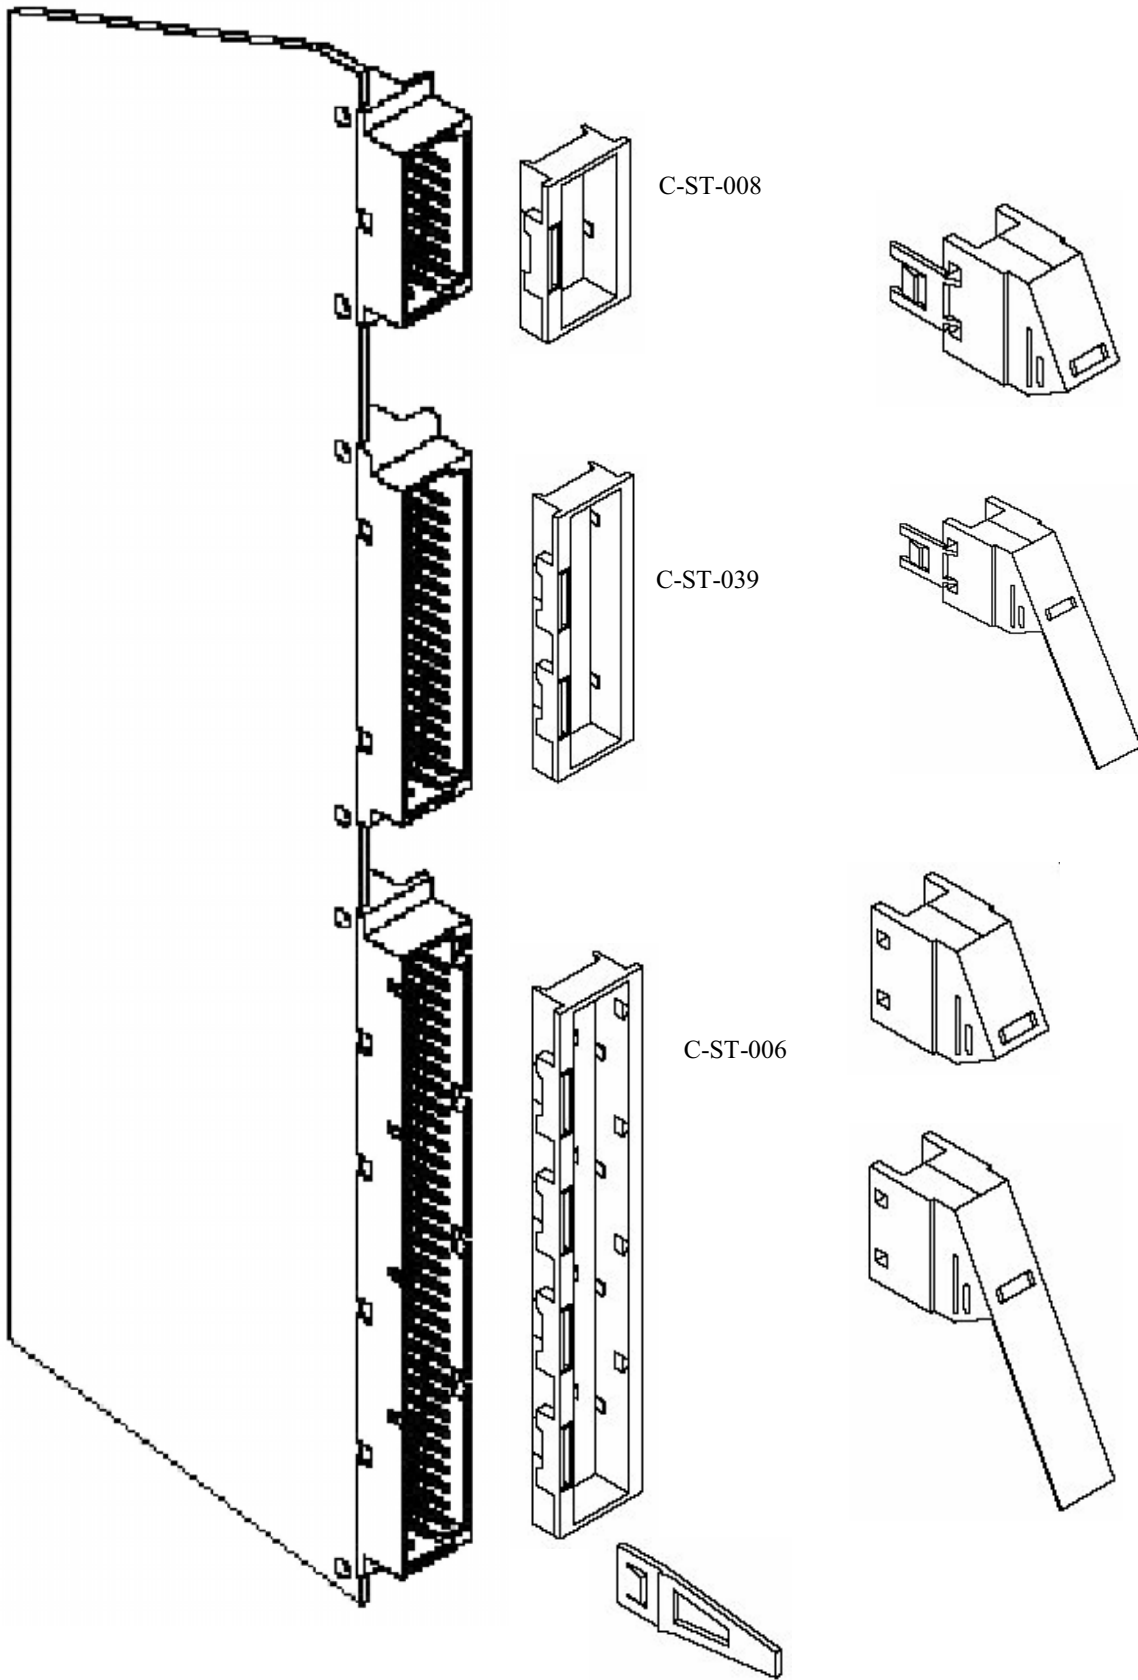

LOCKING FRAMES

LOCKING FRAMES

Locking frames for backpanel shrouds and male connectors

Ordering Code:

C-ST-006

Ordering Code:

C-ST-039

Ordering Code:

C-ST-008

Material: Glass fibre filled polyester

Flammability: UL 94 V-O

Colour: Grey

HOUSING FOR C/4 CONNECTOR

C-ST-005

C-ST-009

C-ST-040

C-ST-041

HOUSING FOR C/4 FEMALE CONNECTORS

Ordering Code: White

C-ST-005

C-ST-009

C-ST-040

C-ST-041

Material: Polyamide

Flammability: UL 94 V-O

STACKABLE HOUSING FOR C CONNECTOR

C-ST-026

STACKABLE HOUSING FOR C FEMALE CONNECTOR

Ordering Code: C-ST-026
 Material: PA
 Flammability: UL 94 V-O
 Colour: Black

CONNECTOR HOUSING SYSTEM