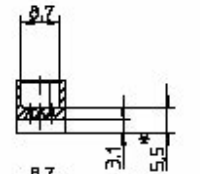

SHROUDS - LOW PROFILE

C-ST-045

C-ST-046

Ordering Code: C-ST-045 C-ST-046
Material: Glass fibre filled polyester
Flammability: UL 94 V-O
Colour: Grey
Fixing: With M2.5 plastite screws

Locking Frames, see C-ST-006