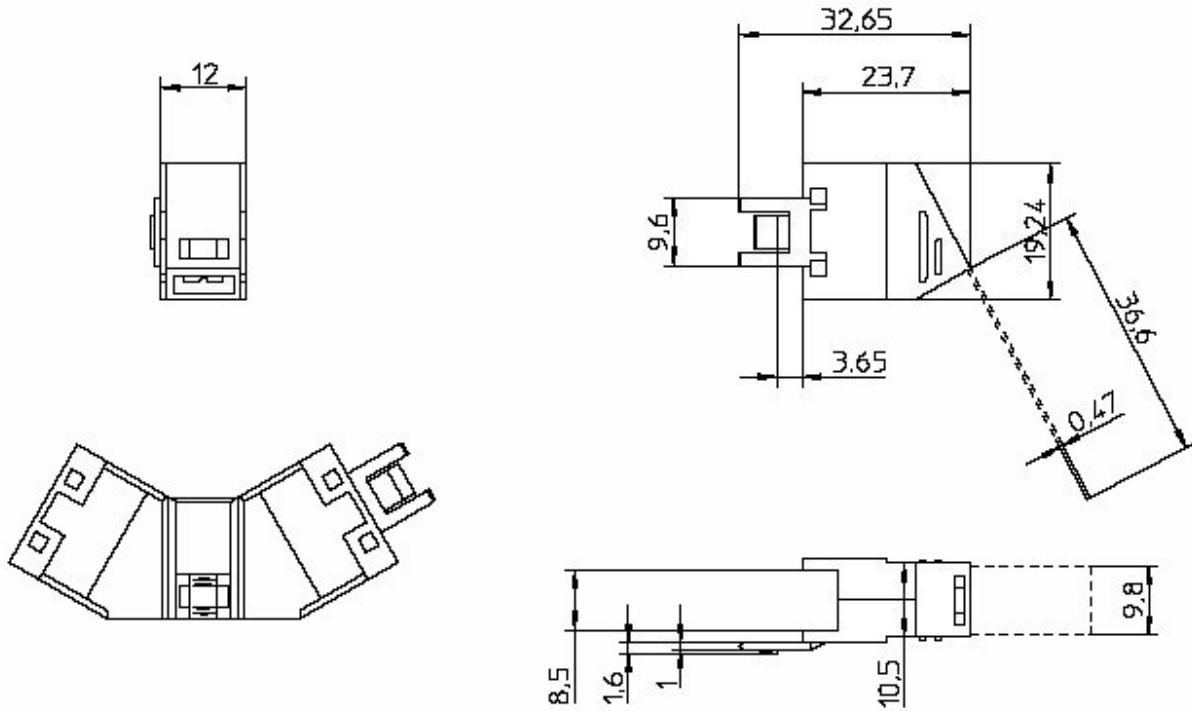

C-ST-041

HOUSING FOR C/4 FEMALE CONNECTORS

Ordering Code: White

C-ST-005

C-ST-009

C-ST-040

C-ST-041

Material: Polyamide