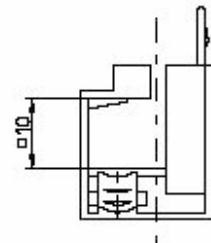

Flammability: UL 94 V-O

STACKABLE HOUSING FOR C CONNECTOR

C-ST-026

STACKABLE HOUSING FOR C FEMALE CONNECTOR

Ordering Code: C-ST-026
 Material: PA
 Flammability: UL 94 V-O
 Colour: Black

CONNECTOR HOUSING SYSTEM