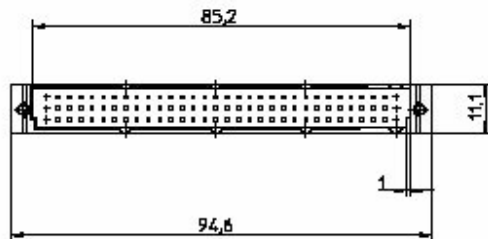

Ordering Code: C-ST-045 C-ST-046
Material: Glass fibre filled polyester
Flammability: UL 94 V-O
Colour: Grey
Fixing: With M2.5 plastite screws

Locking Frames, see C-ST-006