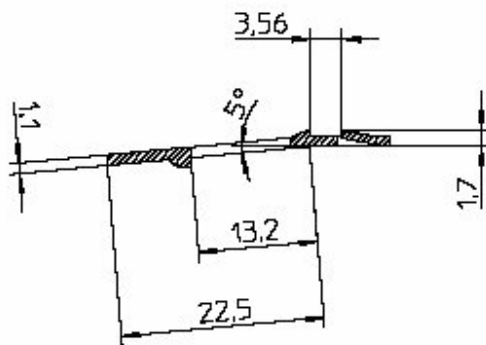

LATCH

Ordering Code: C-ST-022
Material: Glass fibre filled polyester
Flammability: UL 94 V-O
Colour: Grey