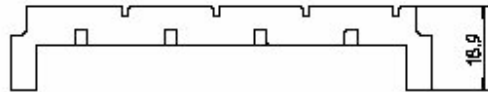

SHROUDS - LOW PROFILE

C-ST-045

C-ST-046

Ordering Code: C-ST-045 C-ST-046
Material: Glass fibre filled polyester
Flammability: UL 94 V-O
Colour: Grey
Fixing: With M2.5 plastite screws

Locking Frames, see C-ST-006