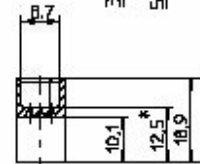

SHROUDS - LOW PROFILE

C-ST-045

C-ST-046

Ordering Code: C-ST-045 C-ST-046
Material: Glass fibre filled polyester
Flammability: UL 94 V-O
Colour: Grey
Fixing: With M2.5 plastite screws

Locking Frames, see C-ST-006