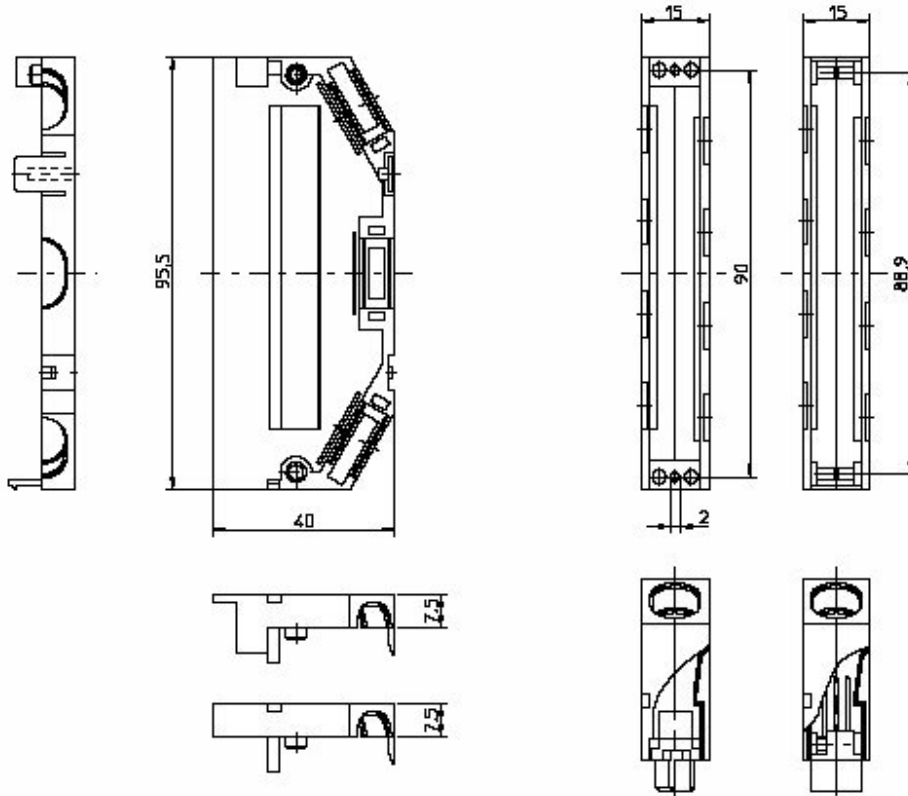

HOUSINGS FOR C AND R CONNECTORS

C-ST-043

C-ST-042

Ordering Code:

C-ST-043   Whole set

C-ST-042   Whole set

Material: PC

Flammability: UL 94 V-O

Colour: Grey