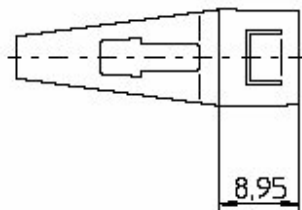

LATCH

Ordering Code: C-ST-022
Material: Glass fibre filled polyester
Flammability: UL 94 V-O
Colour: Grey