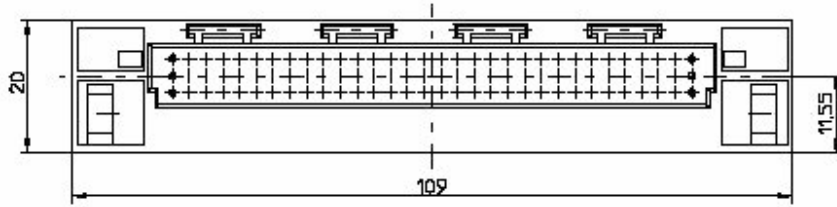

Flammability: UL 94 V-O

STACKABLE HOUSING FOR C CONNECTOR

C-ST-026

STACKABLE HOUSING FOR C FEMALE CONNECTOR

Ordering Code: C-ST-026
 Material: PA
 Flammability: UL 94 V-O
 Colour: Black

CONNECTOR HOUSING SYSTEM