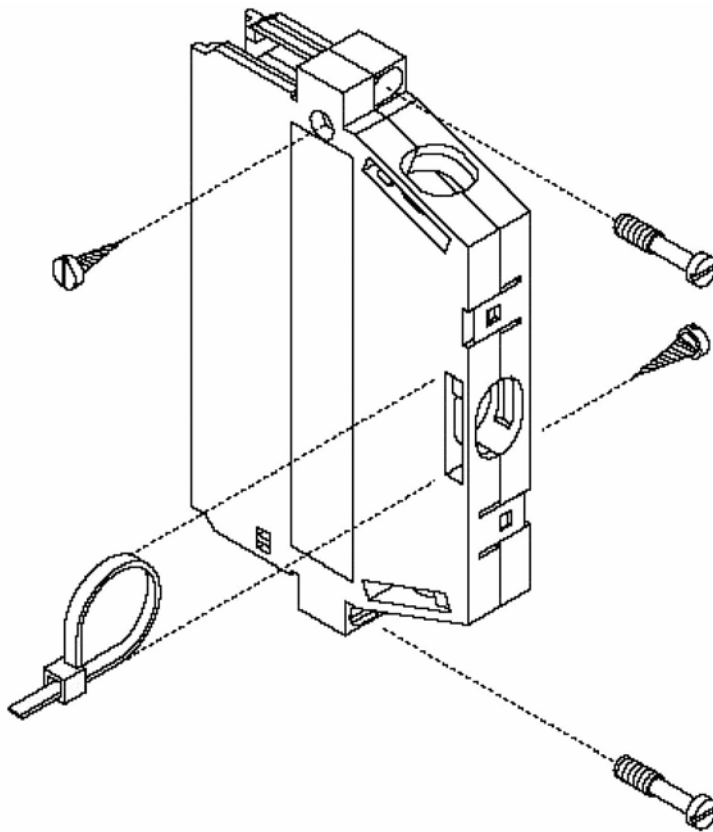

Flammability: UL 94 V-O

STACKABLE HOUSING FOR C CONNECTOR

C-ST-026

STACKABLE HOUSING FOR C FEMALE CONNECTOR

Ordering Code: C-ST-026
 Material: PA
 Flammability: UL 94 V-O
 Colour: Black

CONNECTOR HOUSING SYSTEM