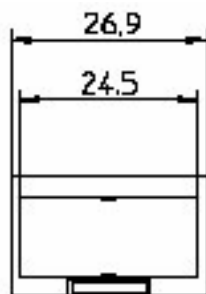

Material: Glass fibre filled polyester

Flammability: UL 94 V-O

Colour: Grey