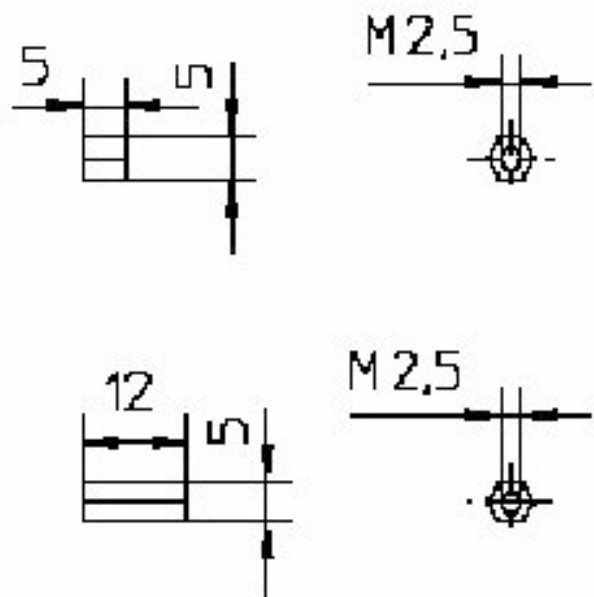

Flammability: UL 94 V-O

Colour: Grey

CONNECTOR HOUSING SYSTEM

C-ST-002

GUIDE FRAME FOR CABLE HOUSING - C-ST-001

Ordering Code: C-ST-002
 Material: Polycarbonate
 Colour: Black

SPACERS

Ordering Code: C-ST-004
 Ordering Code: C-ST-044

CONNECTOR HOUSING SYSTEM

C-ST-003

GUIDE PARTS FOR CABLE HOUSING C-ST-001

Ordering Code: C-ST-003
 Material: Polycarbonate
 Colour: Black

CONNECTOR HOUSING SYSTEM

C-ST-021

SHROUD

Ordering Code: C-ST-021
 Material: Glass fibre filled polyester
 Flammability: UL 94 V-O
 Colour: Grey