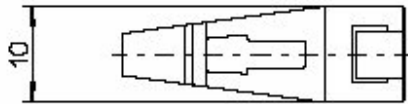

LATCH

Ordering Code: C-ST-022
Material: Glass fibre filled polyester
Flammability: UL 94 V-O
Colour: Grey