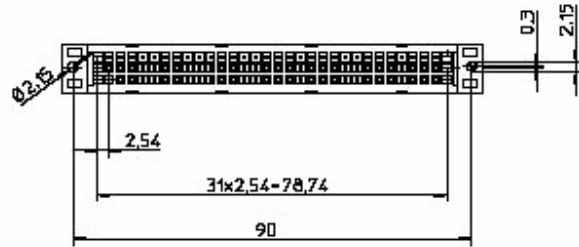

SHROUDS - LOW PROFILE

C-ST-045

C-ST-046