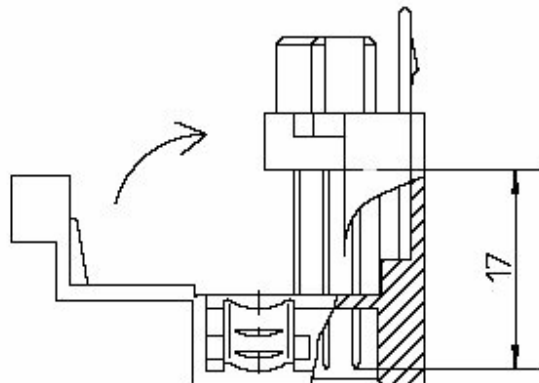

Flammability: UL 94 V-O

STACKABLE HOUSING FOR C CONNECTOR

C-ST-026

STACKABLE HOUSING FOR C FEMALE CONNECTOR

Ordering Code: C-ST-026
 Material: PA
 Flammability: UL 94 V-O
 Colour: Black

CONNECTOR HOUSING SYSTEM