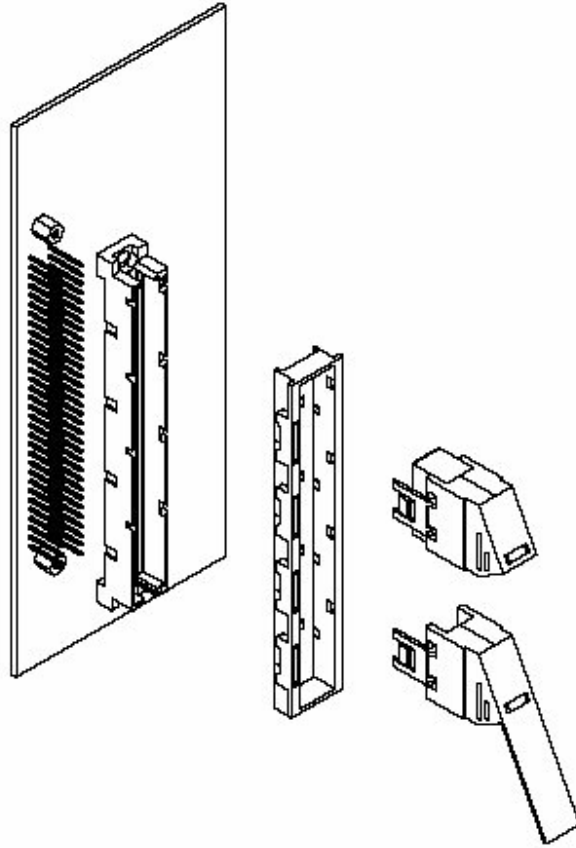

Flammability: UL 94 V-O

Colour: Grey

CONNECTOR HOUSING SYSTEM

C-ST-002

GUIDE FRAME FOR CABLE HOUSING - C-ST-001

Ordering Code: C-ST-002
 Material: Polycarbonate
 Colour: Black

SPACERS

Ordering Code: C-ST-004
 Ordering Code: C-ST-044

CONNECTOR HOUSING SYSTEM

C-ST-003

GUIDE PARTS FOR CABLE HOUSING C-ST-001

Ordering Code: C-ST-003
 Material: Polycarbonate
 Colour: Black

CONNECTOR HOUSING SYSTEM

C-ST-021

SHROUD

Ordering Code: C-ST-021
 Material: Glass fibre filled polyester
 Flammability: UL 94 V-O
 Colour: Grey