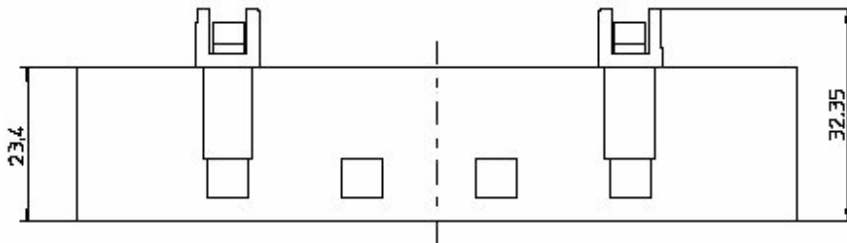

Flammability: UL 94 V-O

STACKABLE HOUSING FOR C CONNECTOR

C-ST-026

STACKABLE HOUSING FOR C FEMALE CONNECTOR

Ordering Code: C-ST-026
 Material: PA
 Flammability: UL 94 V-O
 Colour: Black

CONNECTOR HOUSING SYSTEM