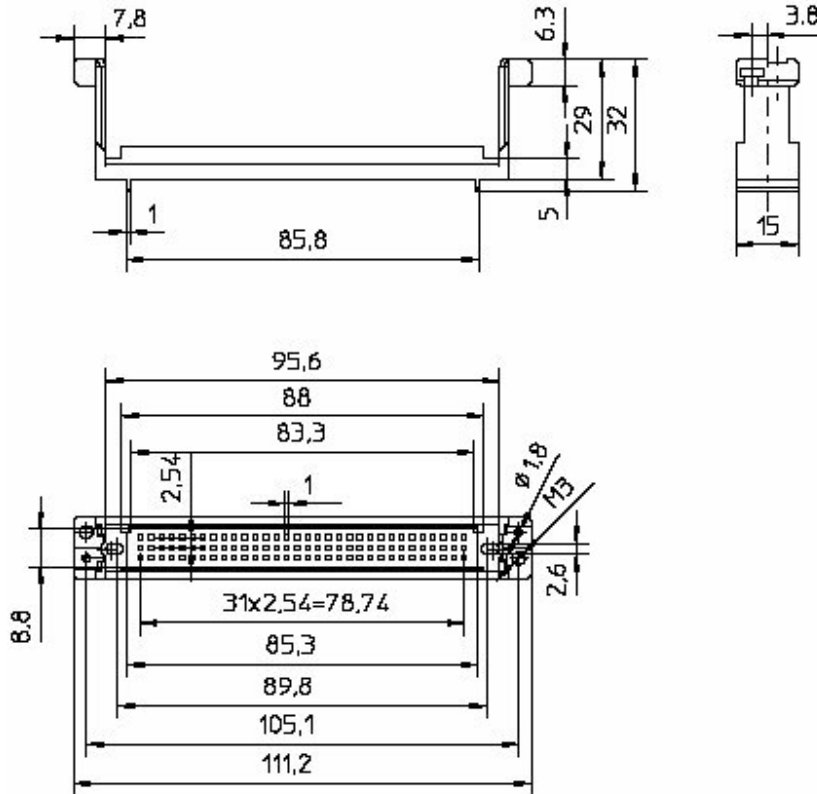

GUIDE FRAME FOR CABLE HOUSING - C-ST-001