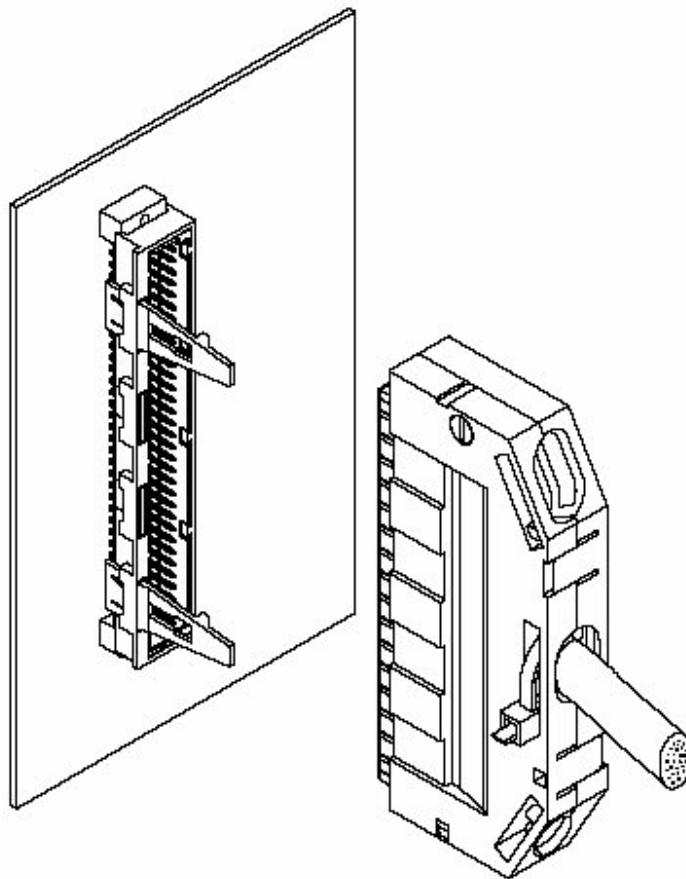

C-ST-001

CABLE HOUSING FOR C, D AND R CONNECTORS

Ordering Code:

For the whole set: C-ST-001

Material: Polycarbonate

Colour: Grey

CONNECTOR HOUSING SYSTEM

C-ST-043