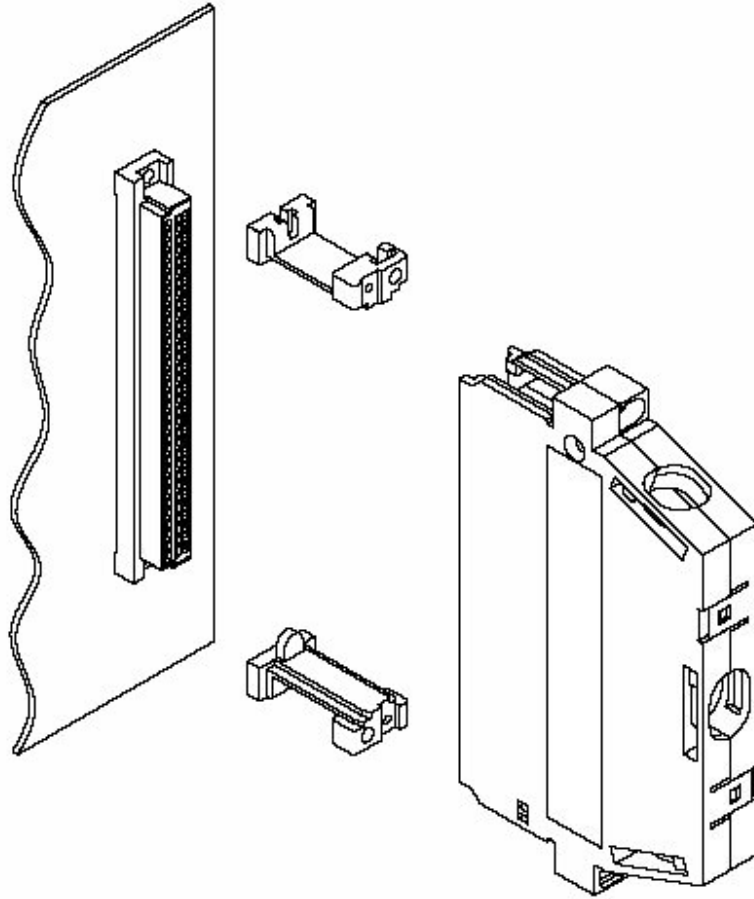

Flammability: UL 94 V-O

Colour: Grey

CONNECTOR HOUSING SYSTEM

C-ST-002

GUIDE FRAME FOR CABLE HOUSING - C-ST-001

Ordering Code: C-ST-002
 Material: Polycarbonate
 Colour: Black

SPACERS

Ordering Code: C-ST-004
 Ordering Code: C-ST-044

CONNECTOR HOUSING SYSTEM

C-ST-003

GUIDE PARTS FOR CABLE HOUSING C-ST-001

Ordering Code: C-ST-003
 Material: Polycarbonate
 Colour: Black

CONNECTOR HOUSING SYSTEM

C-ST-021

SHROUD

Ordering Code: C-ST-021
 Material: Glass fibre filled polyester
 Flammability: UL 94 V-O
 Colour: Grey